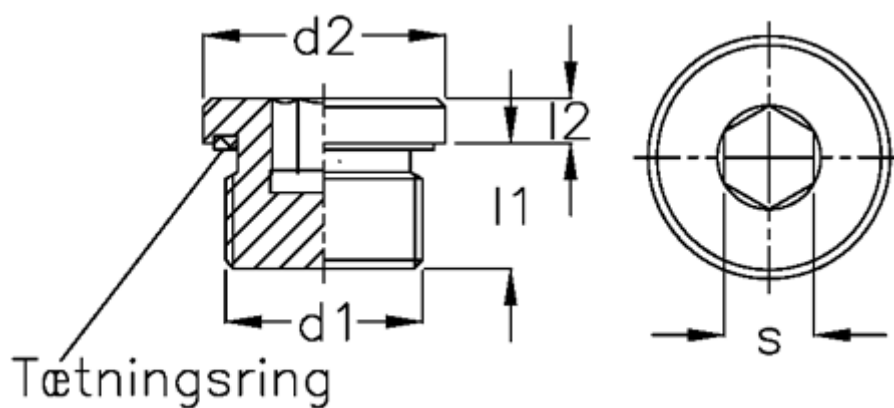

Data Sheet

Article number: 20250528

Description: E+G

Threaded plug GN 749-G1-A

Measures

Clamp	= 130
d1	= G1
d2	= 40
l1	= 16
l2	= 6.5
Pressure	= 400
s	= 17